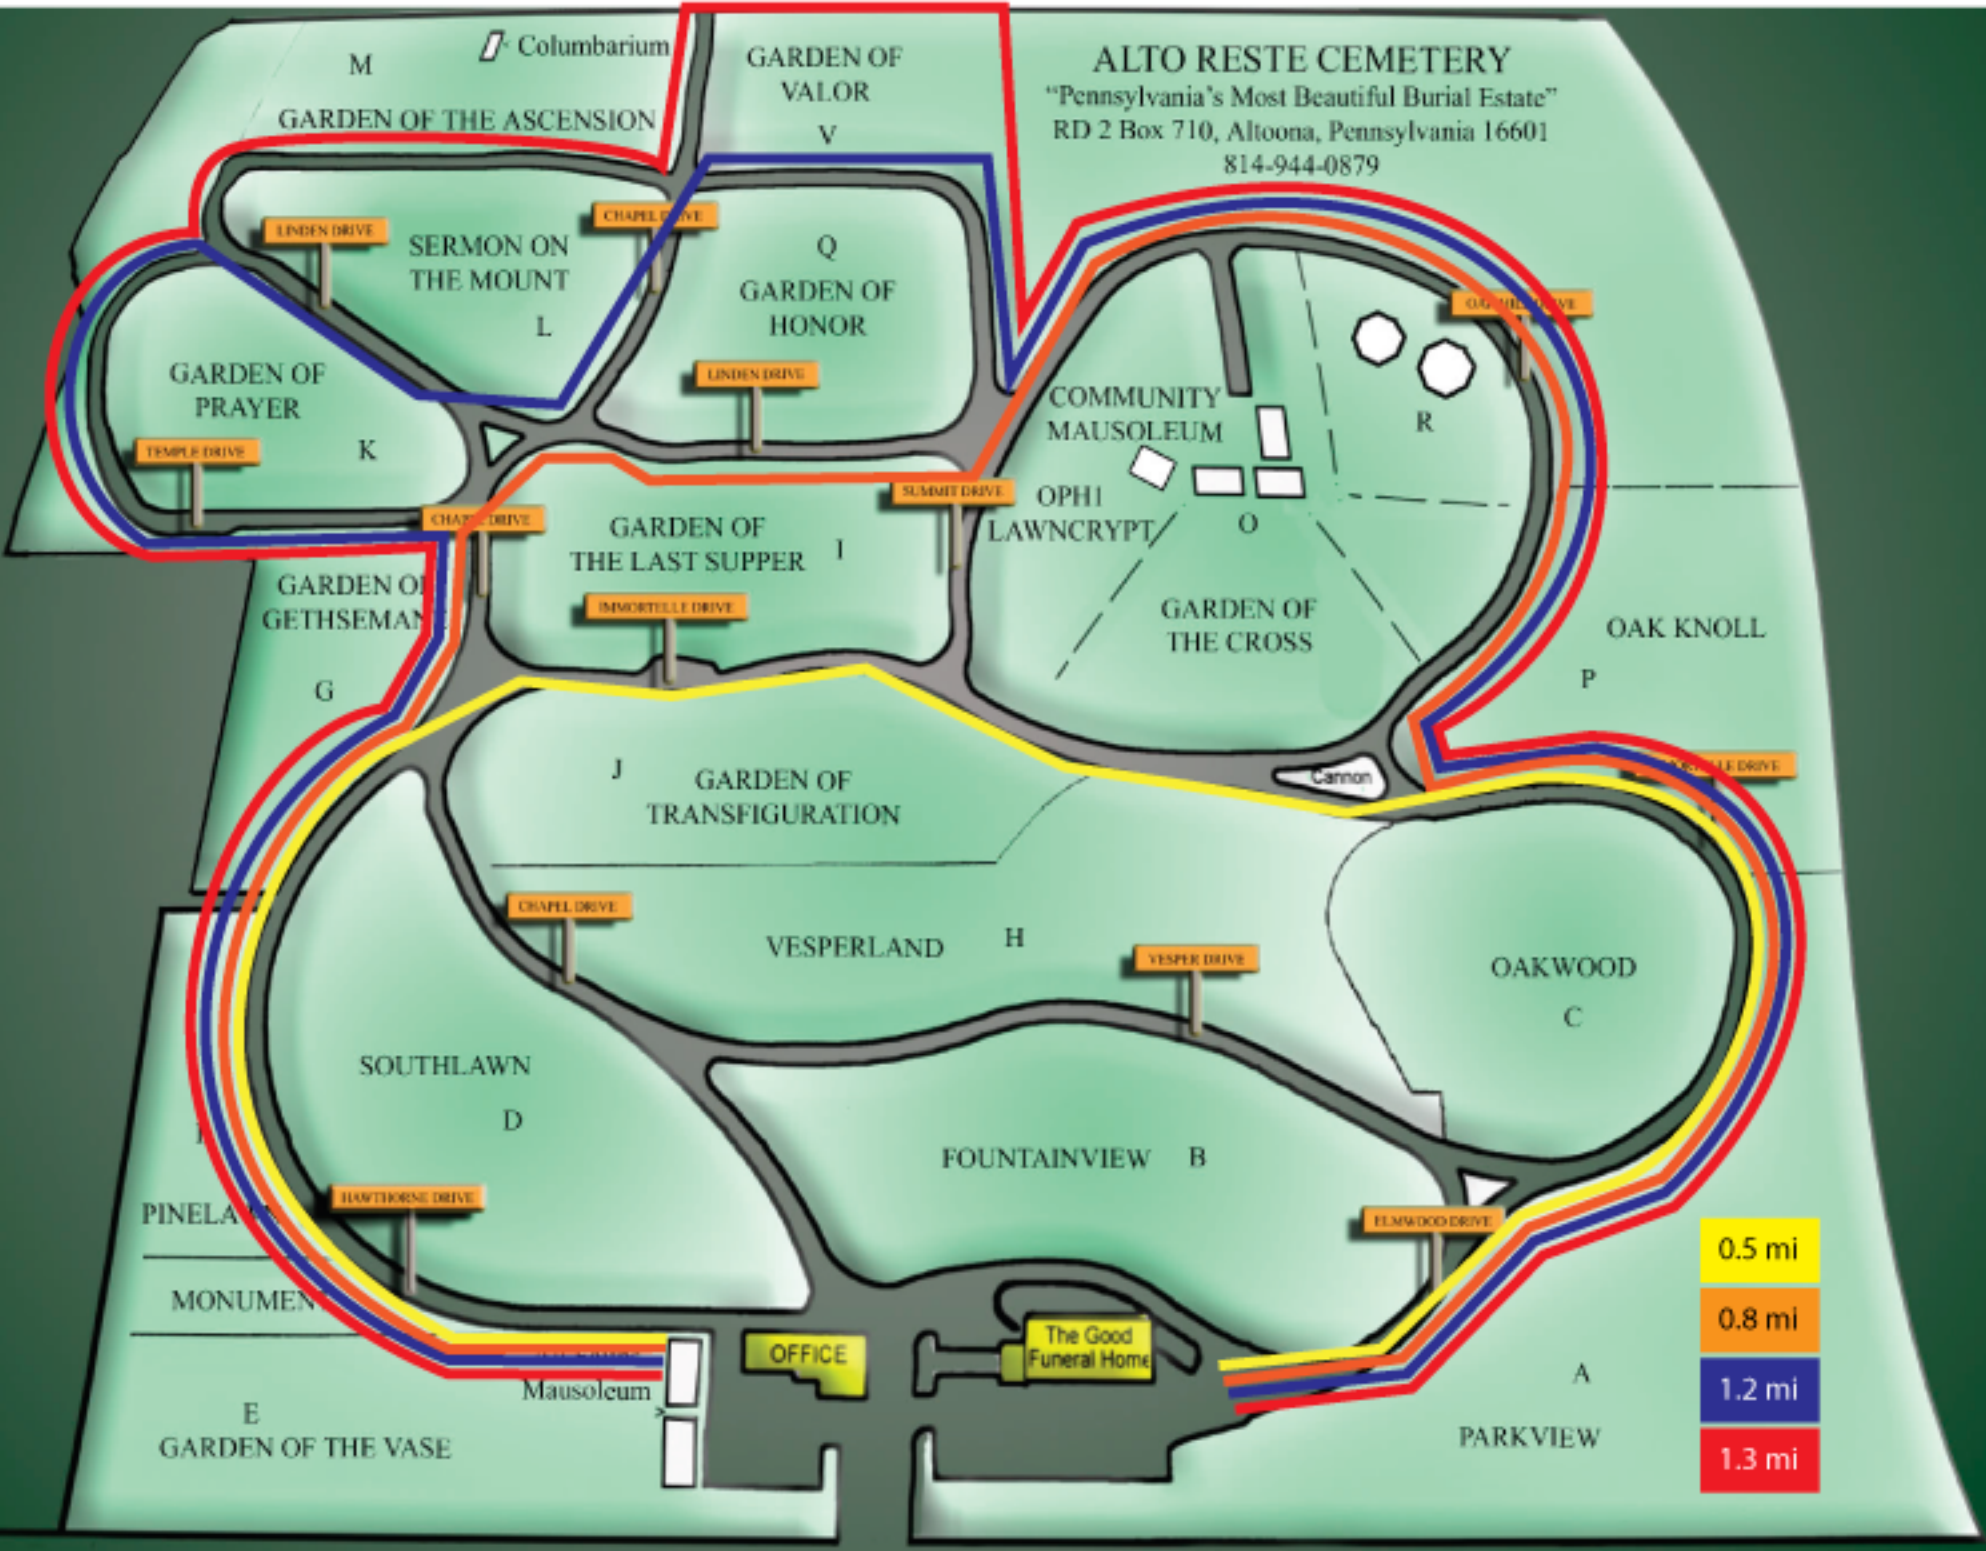

ALTO RESTE CEMETERY
 "Pennsylvania's Most Beautiful Burial Estate"
 RD 2 Box 710, Altoona, Pennsylvania 16601
 814-944-0879

- 0.5 mi
- 0.8 mi
- 1.2 mi
- 1.3 mi