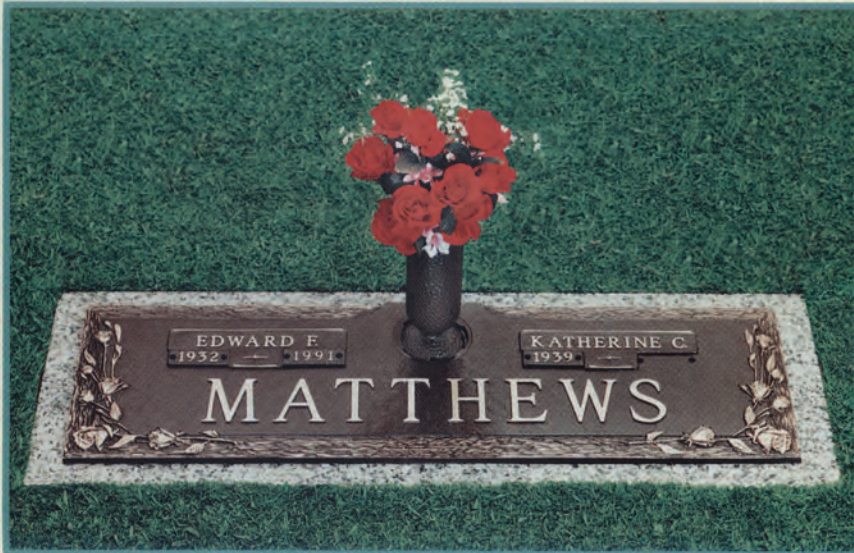

Misty

MEMORIALS

The beautiful Misty Memorial Collection was designed to reflect the beauty of nature. Created exclusively for our company, this collection of hand-cast bronze memorials is distinctive and meaningful.

The Misty Memorial Collection companion memorials are available in 56" x 16", 44" x 14", 44" x 13", 36" x 13", 28" x 16", 24" x 30" and 16" x 24" sizes.

The memorials are pictured on optional granite bases and are available with or without matching bronze vases.

Misty Rose

The rose has long symbolized beauty and love. The Rose memorial expresses this spirit of love and caring.

Misty Dogwood

The dogwood flower is a symbol of spring and the promise of life after death.