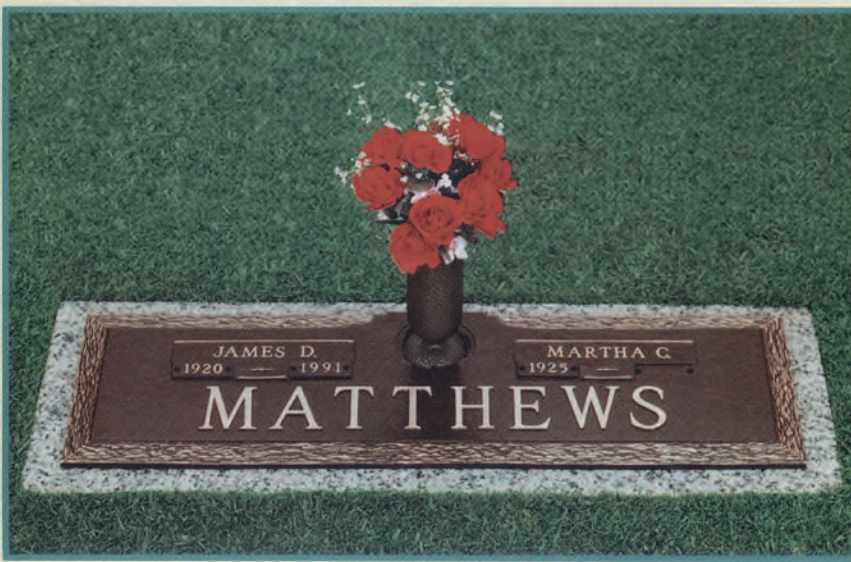

Misty

MEMORIALS

The beautiful Misty Memorial Collection was designed to reflect the beauty of nature. Created exclusively for our company, this collection of hand-cast bronze memorials is distinctive and meaningful.

The Misty Memorial Collection companion memorials are available in 56" x 16", 44" x 14", 44" x 13", 36" x 13", 28" x 16", 24" x 30" and 16" x 24" sizes.

The memorials are pictured on optional granite bases and are available with or without matching bronze vases.

Misty Rose

The rose has long symbolized beauty and love. The Rose memorial expresses this spirit of love and caring.

Misty Dogwood

The dogwood flower is a symbol of spring and the promise of life after death.

Misty Pine

Emblems
#3160 Praying Hands
#1391 Together Forever
#1640 Praying Hands

The Pine memorial conveys unwavering and eternal devotion.

Misty Oaklawn

The simplicity of the Oaklawn memorial provides an elegant tribute to your loved ones.